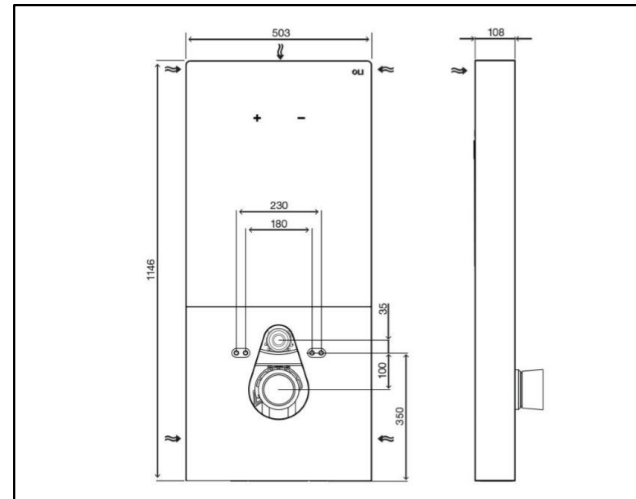

QR FLOOR NO- TOUCH WHITE

REIGNER

SPECIFICATION SHEET

QR FLOOR NO- TOUCH WHITE

QR FLOOR NO- TOUCH WHITE

Dual flush Sanitary Module 3/6 litres, 6mm tempered glass front panel

DUAL FLUSH 3/6 LITRES

MIN FLOW 	3.0 Litres	Flushing Volume (Average)
MAX FLOW 	6.0 Litres	Flushing Volume (Average)