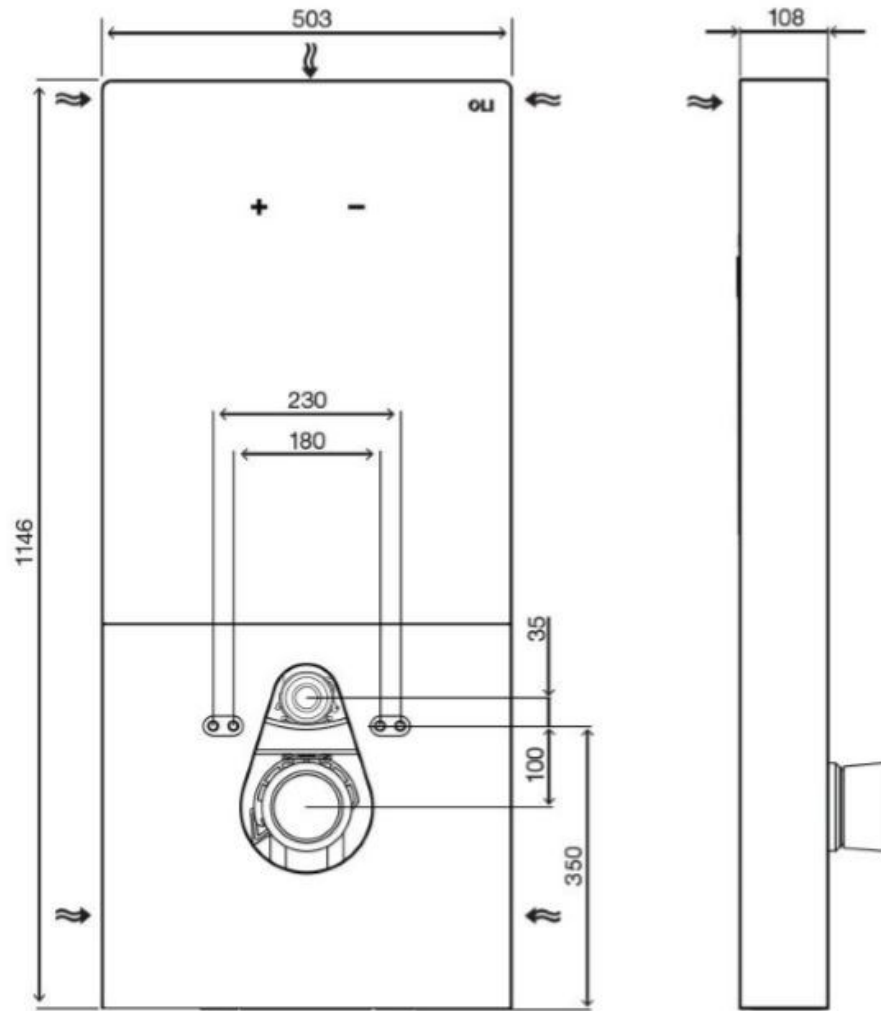

QR FLOOR NO- TOUCH WHITE

REIGNER

SPECIFICATION SHEET

QR FLOOR NO- TOUCH WHITE

QR FLOOR NO- TOUCH WHITE

Dual flush Sanitary Module 3/6 litres, 6mm tempered glass front panel

DUAL FLUSH 3/6 LITRES

MIN FLOW 	3.0 Litres	Flushing Volume (Average)
MAX FLOW 	6.0 Litres	Flushing Volume (Average)