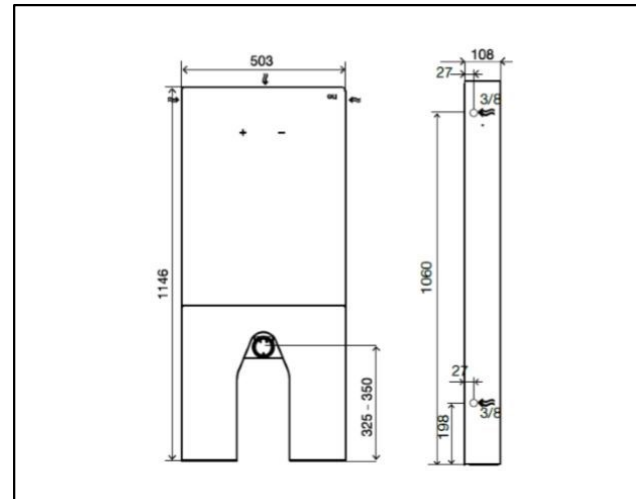

QR FLOOR BUTTON WHITE

SPECIFICATION SHEET

QR FLOOR BUTTON WHITE

CODE: 61562

QR FLOOR BUTTON WHITE

Dual flush Sanitary Module 3/6 litres, 6mm tempered glass front panel

DUAL FLUSH 3/6 LITRES

MIN FLOW 	3.0 Litres	Flushing Volume (Average)
MAX FLOW 	6.0 Litres	Flushing Volume (Average)