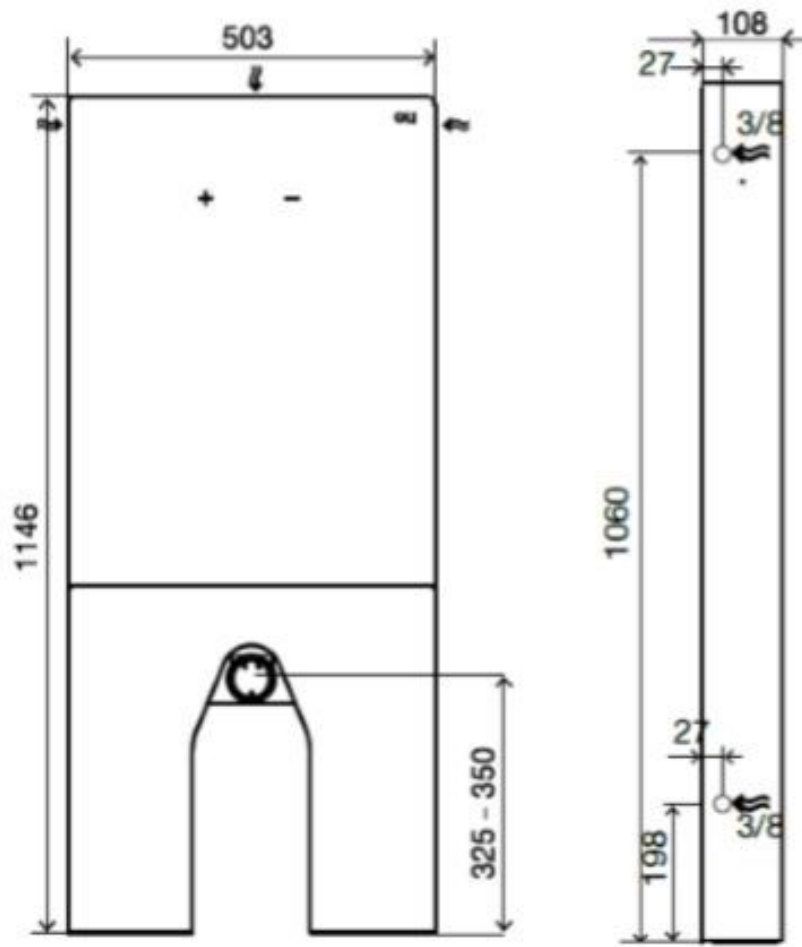

QR FLOOR BUTTON WHITE

SPECIFICATION SHEET

QR FLOOR BUTTON WHITE

CODE: 61562

QR FLOOR BUTTON WHITE

Dual flush Sanitary Module 3/6 litres, 6mm tempered glass front panel

DUAL FLUSH 3/6 LITRES

MIN FLOW 	3.0 Litres	Flushing Volume (Average)
MAX FLOW 	6.0 Litres	Flushing Volume (Average)