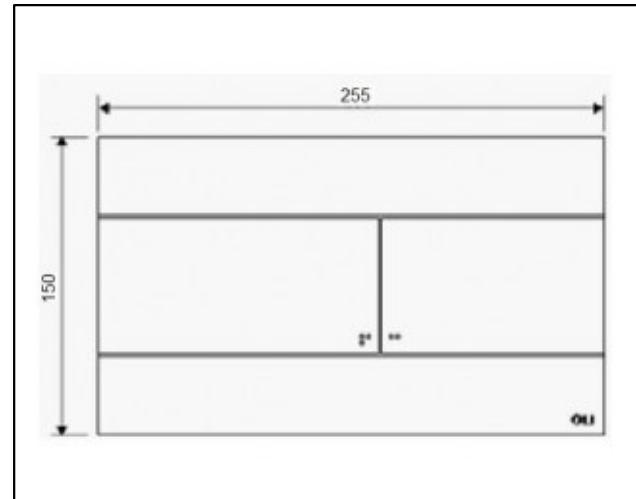

SLIM PUSH PLATE DUAL FLUSH - CHROME

SPECIFICATION SHEET

SLIM PUSH PLATE DUAL FLUSH - CHROME

CODE: 659044

SLIM PUSH PLATE DUAL FLUSH - CHROME

Dual flush, ABS control plate; high resistance to scratches

DUAL FLUSH 3/6 LITRES

MIN FLOW 	3.0 Litres	Flushing Volume (Average)
MAX FLOW 	6.0 Litres	Flushing Volume (Average)

E: reigner@reignerdesign.com | T: +44 207 4439 586 | www.reignerdesign.com

REIGNER DESIGN does not guarantee the technical details provided and accepts no liability on information via its website,