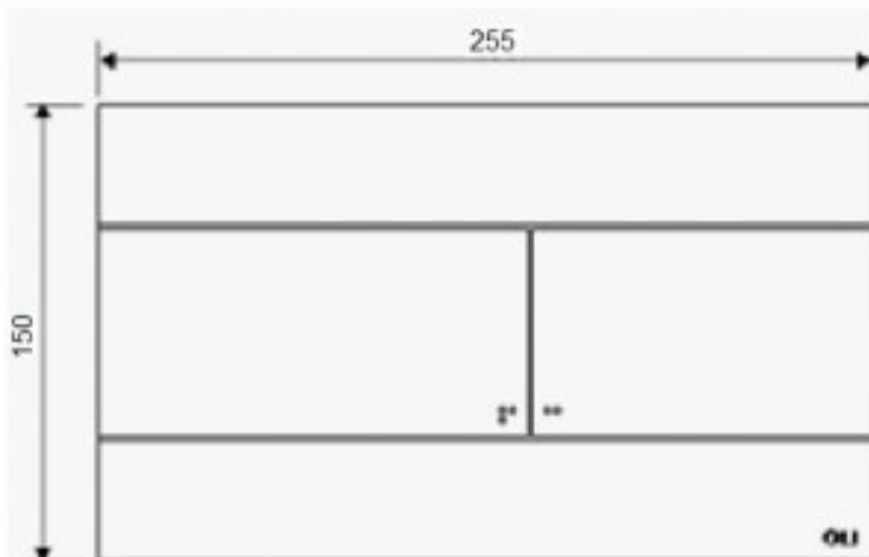

SLIM PUSH PLATE DUAL FLUSH - CHROME

SPECIFICATION SHEET

SLIM PUSH PLATE DUAL FLUSH - CHROME

CODE: 659044

SLIM PUSH PLATE DUAL FLUSH - CHROME

Dual flush, ABS control plate; high resistance to scratches

DUAL FLUSH 3/6 LITRES

MIN FLOW 	3.0 Litres	Flushing Volume (Average)
MAX FLOW 	6.0 Litres	Flushing Volume (Average)

E: reigner@reignerdesign.com | T: +44 207 4439 586 | www.reignerdesign.com

REIGNER DESIGN does not guarantee the technical details provided and accepts no liability on information via its website,