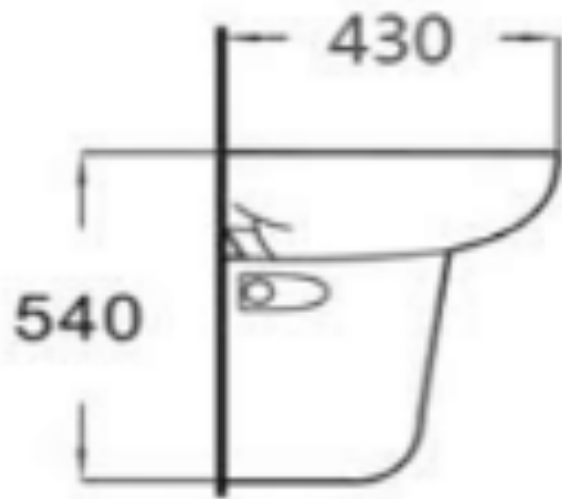

BASE WASH HAND BASIN with HALF PEDESTAL

SPECIFICATION SHEET

BASE WASH HAND BASIN with HALF PEDESTAL

CODE: 1003.2Z.011.0490.1000

BASE Wash Hand Basin with tap hole CERAMIC, with overflow

BASE Half Pedestal CERAMIC