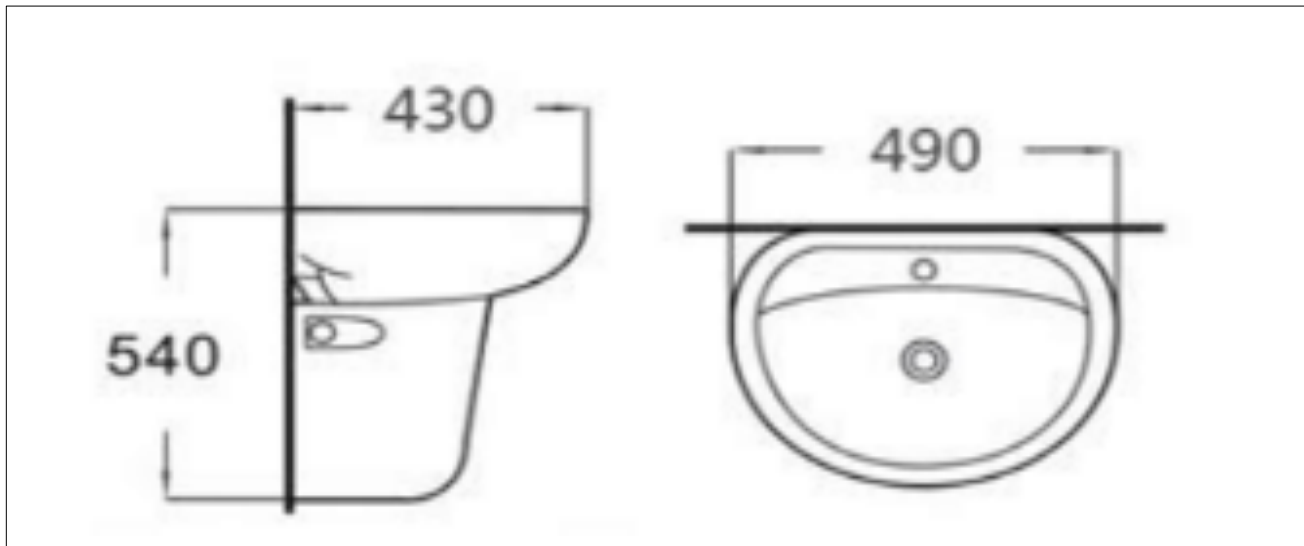

BASE WASH HAND BASIN with HALF PEDESTAL

SPECIFICATION SHEET

BASE WASH HAND BASIN with HALF PEDESTAL

CODE: 1003.2Z.011.0490.1000

BASE Wash Hand Basin with tap hole CERAMIC, with overflow

BASE Half Pedestal CERAMIC