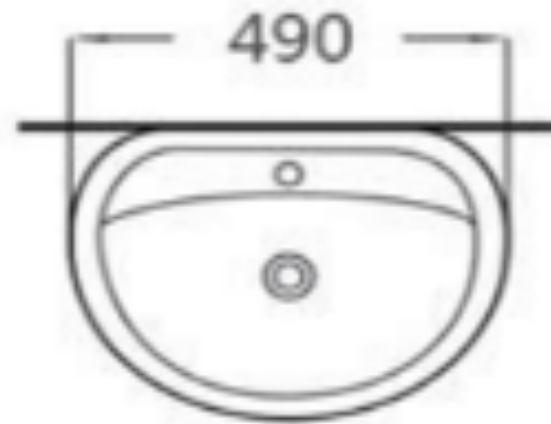

BASE WASH HAND BASIN with HALF PEDESTAL

SPECIFICATION SHEET

BASE WASH HAND BASIN with HALF PEDESTAL

CODE: 1003.2Z.011.0490.1000

BASE Wash Hand Basin with tap hole CERAMIC, with overflow

BASE Half Pedestal CERAMIC