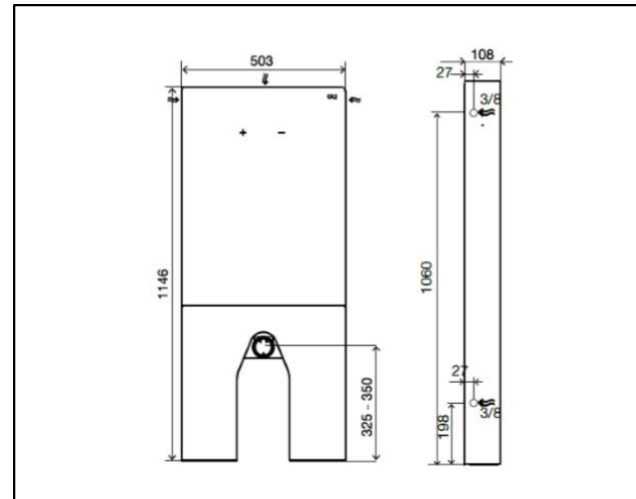

QR FLOOR BUTTON BLACK

SPECIFICATION SHEET

QR FLOOR BUTTON BLACK

CODE: 61563

QR FLOOR BUTTON BLACK

Dual flush Sanitary Module 3/6 litres, 6mm tempered glass front panel

DUAL FLUSH 3/6 LITRES

MIN FLOW 	3.0 Litres	Flushing Volume (Average)
MAX FLOW 	6.0 Litres	Flushing Volume (Average)