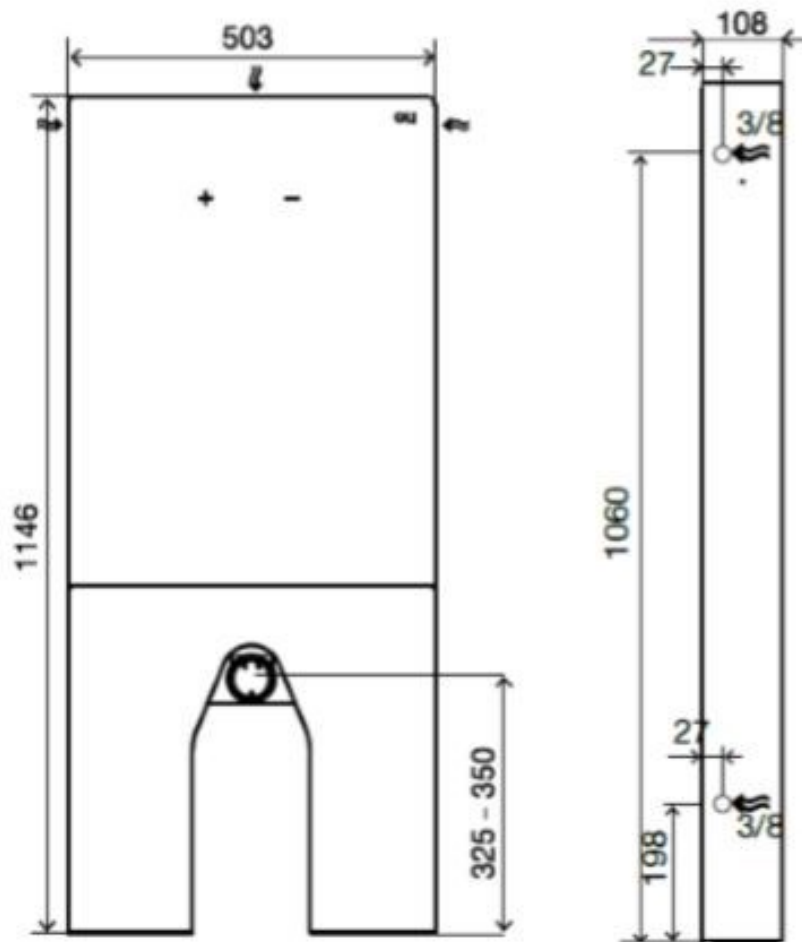

QR FLOOR BUTTON BLACK

SPECIFICATION SHEET

QR FLOOR BUTTON BLACK

CODE: 61563

QR FLOOR BUTTON BLACK

Dual flush Sanitary Module 3/6 litres, 6mm tempered glass front panel

DUAL FLUSH 3/6 LITRES

MIN FLOW 	3.0 Litres	Flushing Volume (Average)
MAX FLOW 	6.0 Litres	Flushing Volume (Average)