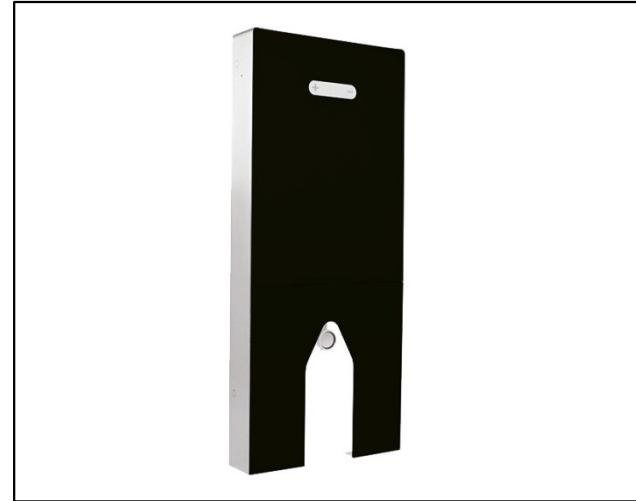

QR FLOOR BUTTON BLACK

SPECIFICATION SHEET

QR FLOOR BUTTON BLACK

CODE: 61563

QR FLOOR BUTTON BLACK

Dual flush Sanitary Module 3/6 litres, 6mm tempered glass front panel

DUAL FLUSH 3/6 LITRES

MIN FLOW 	3.0 Litres	Flushing Volume (Average)
MAX FLOW 	6.0 Litres	Flushing Volume (Average)