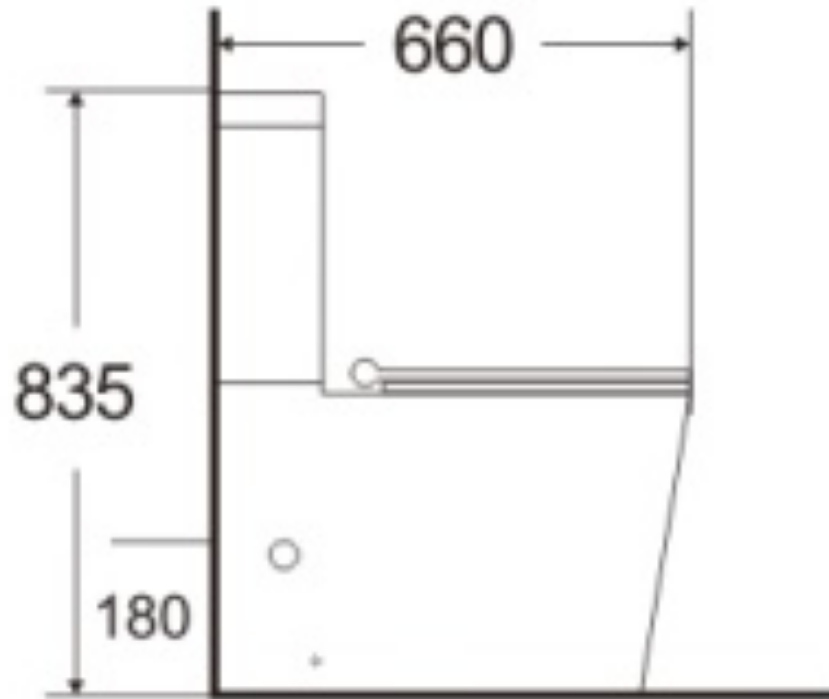

QUARTZ

Close Coupled WC