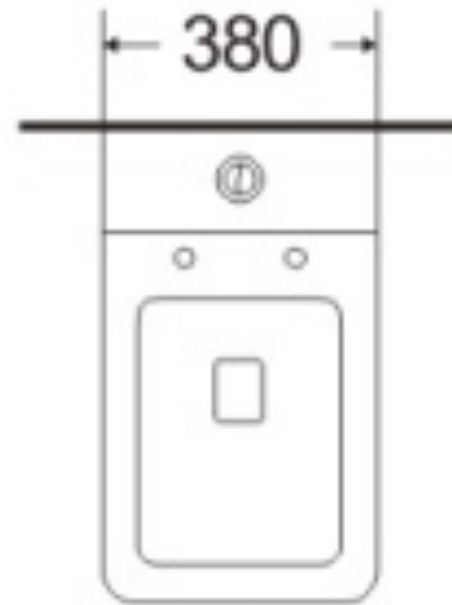

QUARTZ

Close Coupled WC