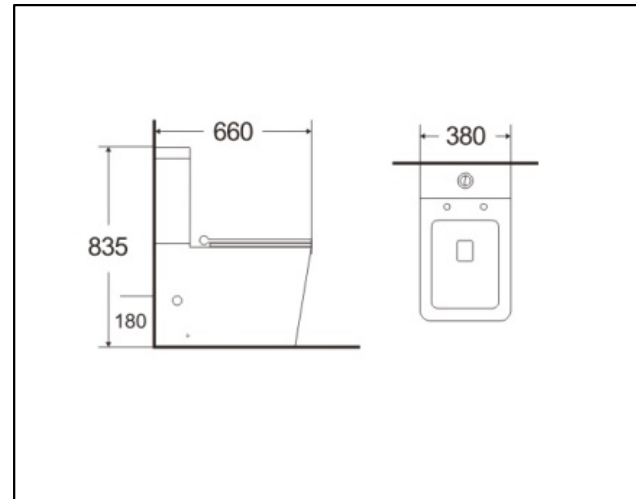

## QUARTZ Close Coupled WC Pan HO

**CODE: 2004.3Z.114.0000.1000**

QUARTZ close coupled WC pan P-Trap (Horizontal outlet)  
CERAMIC

QUARTZ cistern dual flush 3/6 litres  
bottom water supply CERAMIC

QUARTZ Soft close seat and cover PP PLASTIC

### DUAL FLUSH 3/6 LITRES

<b>MIN FLOW</b> 	<b>3.0 Litres</b>	Flushing Volume (Average)
<b>MAX FLOW</b> 	<b>6.0 Litres</b>	Flushing Volume (Average)

E: [reigner@reignerdesign.com](mailto:reigner@reignerdesign.com) | T: +44 207 4439 586 | [www.reignerdesign.com](http://www.reignerdesign.com)