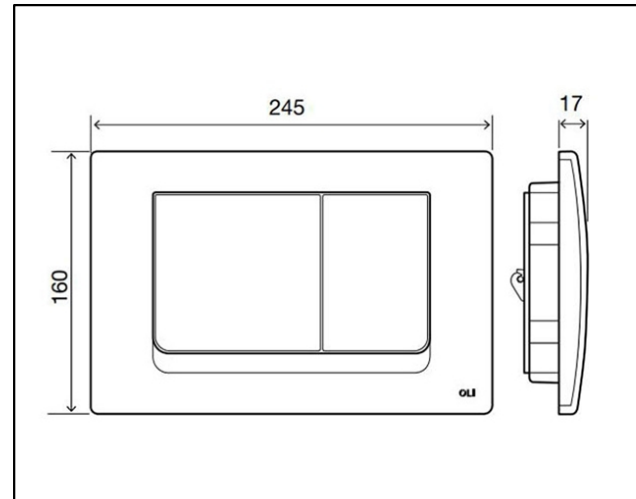

RIA CONTROL PLATE CHROME

REIGNER

SPECIFICATION SHEET

RIA CONTROL PLATE CHROME

CODE: 640584

RIA CONTROL PLATE CHROME

Dual flush, ABS control plate; high resistance to scratches

DUAL FLUSH 3/6 LITRES

MIN FLOW 	3.0 Litres	Flushing Volume (Average)
MAX FLOW 	6.0 Litres	Flushing Volume (Average)

E: reigner@reignerdesign.com | T: +44 207 4439 586 | www.reignerdesign.com

REIGNER DESIGN does not guarantee the technical details provided and accepts no liability on information via its website,