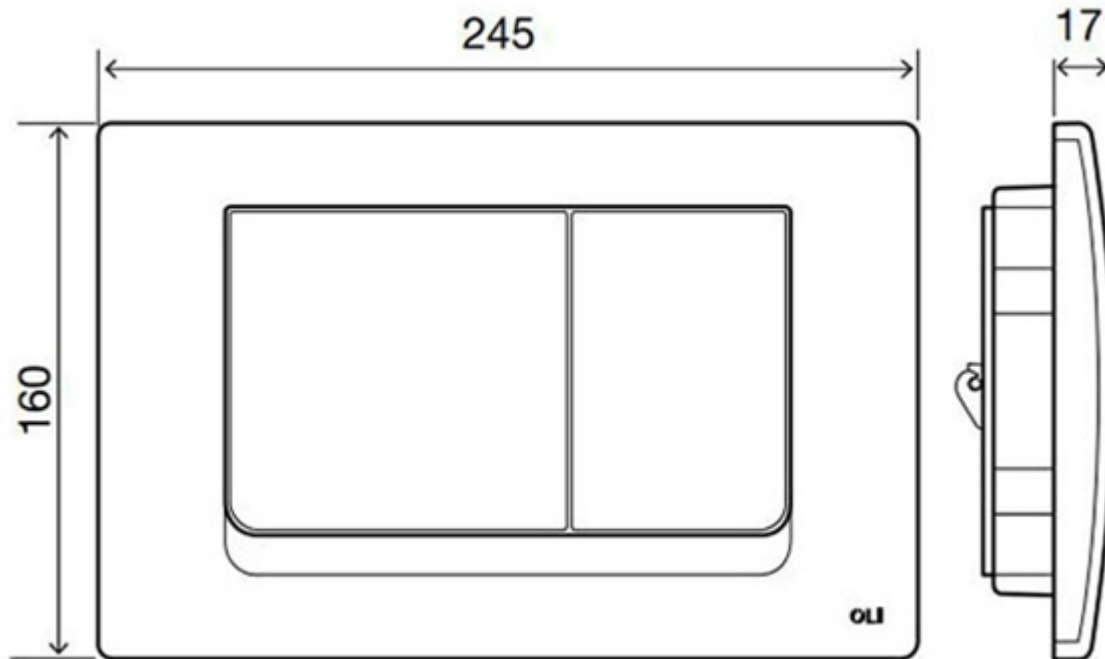

RIA CONTROL PLATE CHROME

REIGNER

SPECIFICATION SHEET

RIA CONTROL PLATE CHROME

CODE: 640584

RIA CONTROL PLATE CHROME

Dual flush, ABS control plate; high resistance to scratches

DUAL FLUSH 3/6 LITRES

MIN FLOW 	3.0 Litres	Flushing Volume (Average)
MAX FLOW 	6.0 Litres	Flushing Volume (Average)

E: reigner@reignerdesign.com | T: +44 207 4439 586 | www.reignerdesign.com

REIGNER DESIGN does not guarantee the technical details provided and accepts no liability on information via its website,