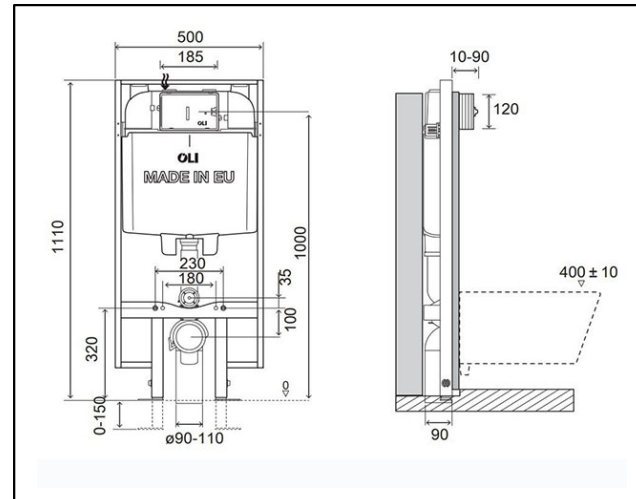

## OLI74 PLUS ELECTRONIC SANITA BLOCK

CODE: 077746

OLI74 PLUS SANITARBLOCK, Compatible with all wall-hung WC pans  
WC pan fixing material, Inlet and outlet WC pan connection

### DUAL FLUSH 3/6 LITRES

<b>MIN FLOW</b> 	<b>3.0 Litres</b>	Flushing Volume (Average)
<b>MAX FLOW</b> 	<b>6.0 Litres</b>	Flushing Volume (Average)

E: [reigner@reignerdesign.com](mailto:reigner@reignerdesign.com) | T: +44 207 4439 586 | [www.reignerdesign.com](http://www.reignerdesign.com)