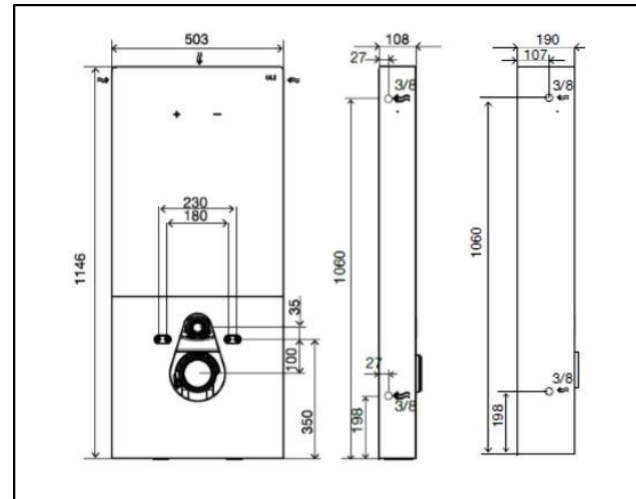

## QR SUSPENDED BUTTON WHITE

CODE: 61565

QR SUSPENDED BUTTON WHITE

Dual flush Sanitary Module 3/6 litres, 6mm tempered glass front panel

## DUAL FLUSH 3/6 LITRES

|   |                   |                           |
|---|-------------------|---------------------------|
| <b>MIN FLOW</b>  | <b>3.0 Litres</b> | Flushing Volume (Average) |
| <b>MAX FLOW</b>  | <b>6.0 Litres</b> | Flushing Volume (Average) |