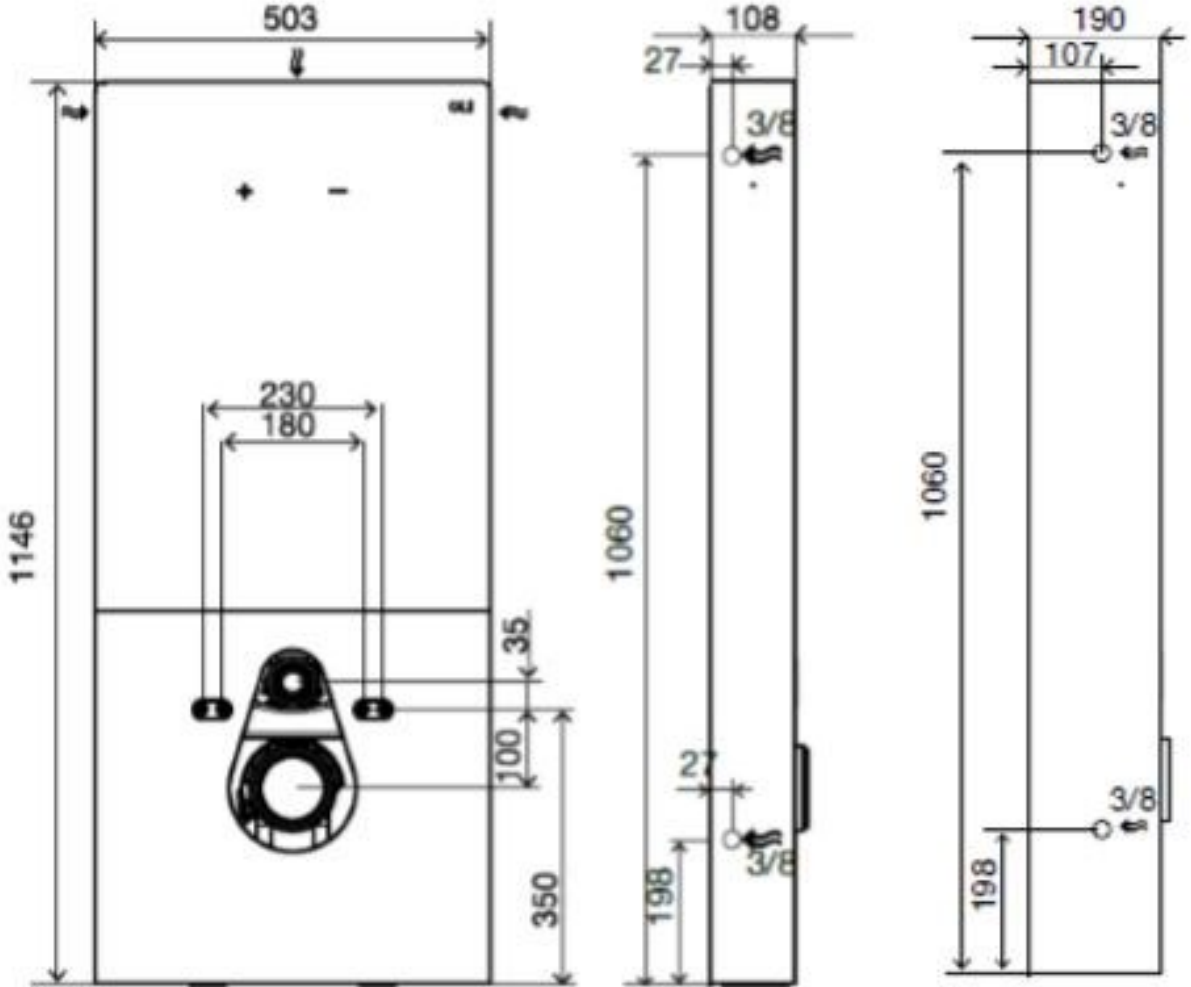

# SPECIFICATION SHEET

## QR SUSPENDED BUTTON WHITE

CODE: 61565

QR SUSPENDED BUTTON WHITE

Dual flush Sanitary Module 3/6 litres, 6mm tempered glass front panel

## DUAL FLUSH 3/6 LITRES

|   |                   |                           |
|---|-------------------|---------------------------|
| <b>MIN FLOW</b>  | <b>3.0 Litres</b> | Flushing Volume (Average) |
| <b>MAX FLOW</b>  | <b>6.0 Litres</b> | Flushing Volume (Average) |