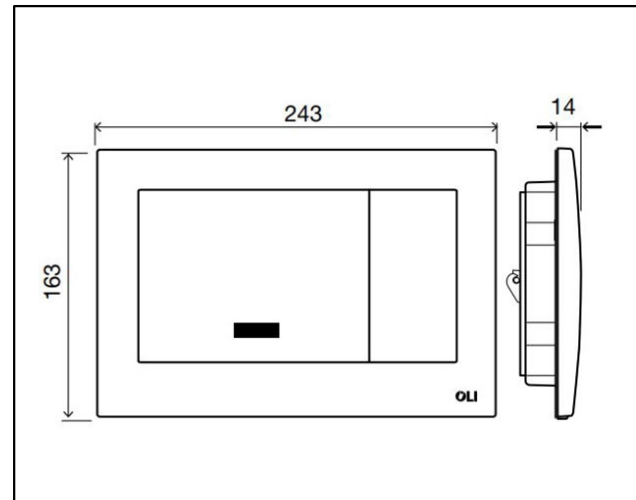

ELECTRA CONTROL PLATE + POWER SUPPLY 230V/12V

SPECIFICATION SHEET

ELECTRA CONTROL PLATE + POWER SUPPLY 230V/12V

CODE: 079207

ELECTRA CONTROL PLATE + POWER SUPPLY 230V/12V

Dual flush, Infrared sensor or mechanical actuation,
Electric power connection with pre-installation, Vandal resistant

DUAL FLUSH 3/6 LITRES

MIN FLOW 	3.0 Litres	Flushing Volume (Average)
MAX FLOW 	6.0 Litres	Flushing Volume (Average)

E: reigner@reignerdesign.com | T: +44 207 4439 586 | www.reignerdesign.com

REIGNER DESIGN does not guarantee the technical details provided and accepts no liability on information via its website,