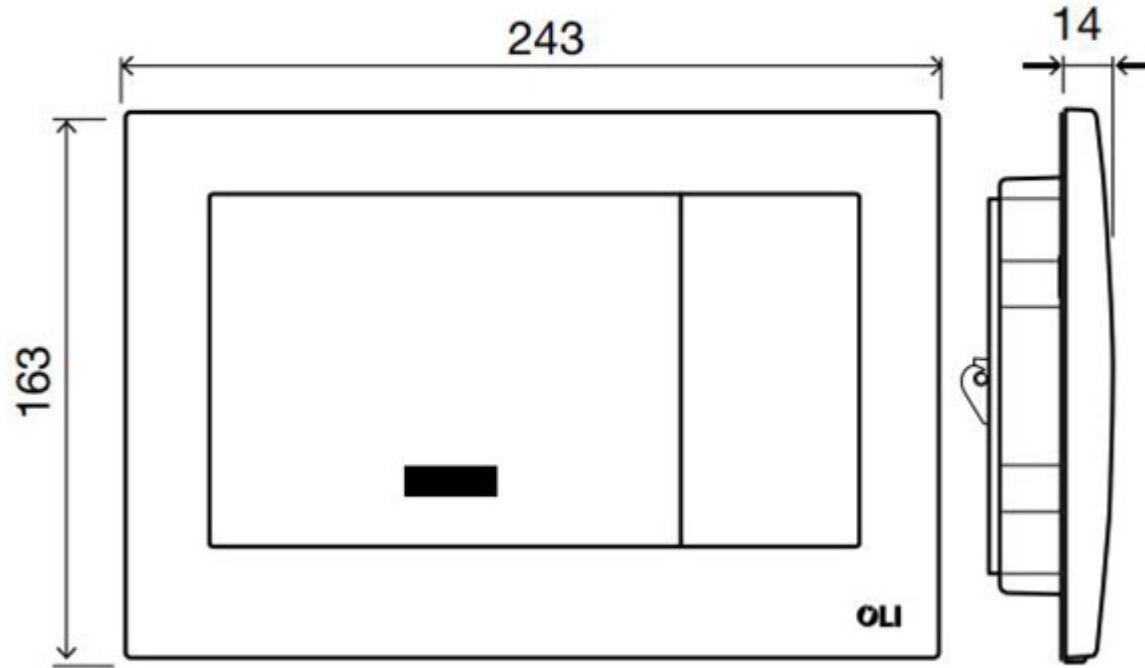

ELECTRA CONTROL PLATE + POWER SUPPLY 230V/12V

SPECIFICATION SHEET

ELECTRA CONTROL PLATE + POWER SUPPLY 230V/12V

CODE: 079207

ELECTRA CONTROL PLATE + POWER SUPPLY 230V/12V

Dual flush, Infrared sensor or mechanical actuation,
Electric power connection with pre-installation, Vandal resistant

DUAL FLUSH 3/6 LITRES

MIN FLOW 	3.0 Litres	Flushing Volume (Average)
MAX FLOW 	6.0 Litres	Flushing Volume (Average)

E: reigner@reignerdesign.com | T: +44 207 4439 586 | www.reignerdesign.com

REIGNER DESIGN does not guarantee the technical details provided and accepts no liability on information via its website,