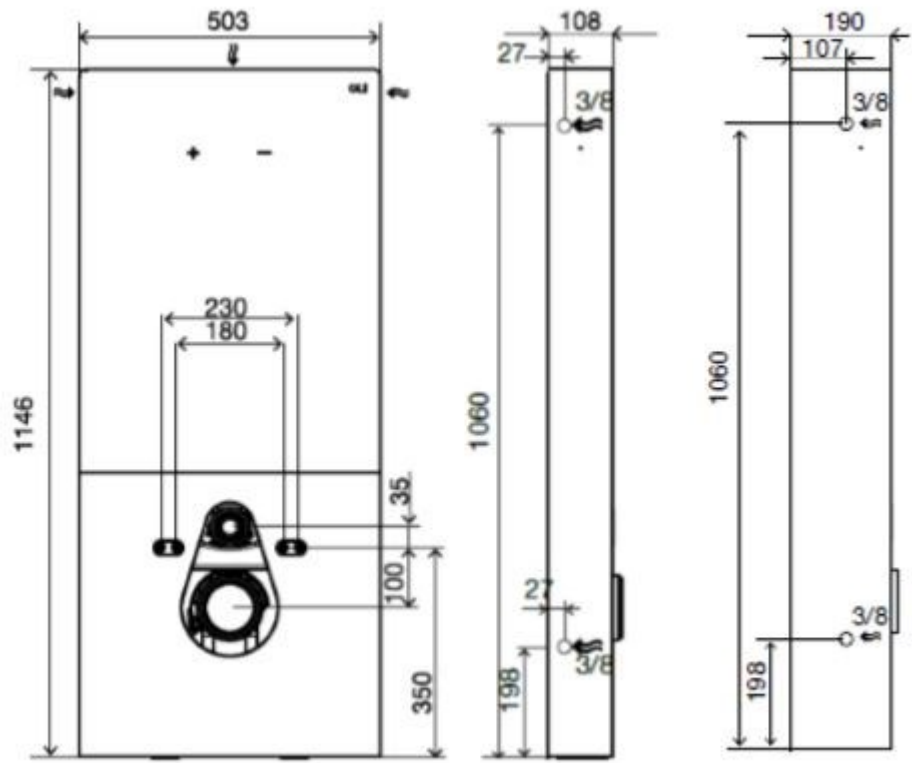

QR SUSPENDED BUTTON BLACK

SPECIFICATION SHEET

QR SUSPENDED BUTTON BLACK

CODE: 61568

QR SUSPENDED BUTTON BLACK

Dual flush Sanitary Module 3/6 litres, 6mm tempered glass front panel

DUAL FLUSH 3/6 LITRES

MIN FLOW 	3.0 Litres	Flushing Volume (Average)
MAX FLOW 	6.0 Litres	Flushing Volume (Average)