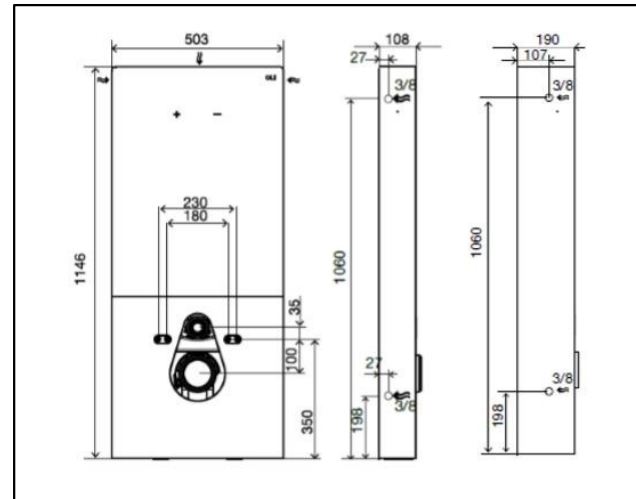

QR SUSPENDED BUTTON BLACK

SPECIFICATION SHEET

QR SUSPENDED BUTTON BLACK

CODE: 61568

QR SUSPENDED BUTTON BLACK

Dual flush Sanitary Module 3/6 litres, 6mm tempered glass front panel

DUAL FLUSH 3/6 LITRES

MIN FLOW 	3.0 Litres	Flushing Volume (Average)
MAX FLOW 	6.0 Litres	Flushing Volume (Average)