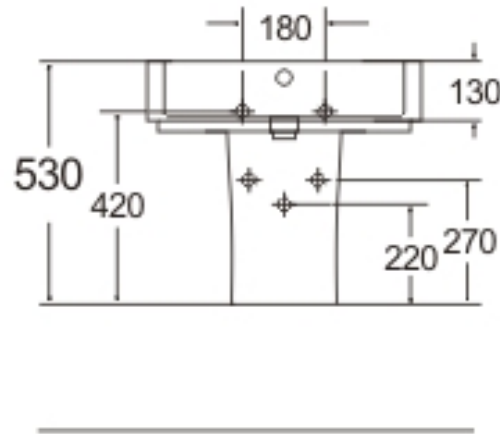

QUARTZ WASH HAND BASIN with HALF PEDESTAL

SPECIFICATION SHEET

QUARTZ WASH HAND BASIN with HALF PEDESTAL

CODE: 1001.2Z.011.0600.1000

QUARTZ Wash Hand Basin, One tap hole CERAMIC

QUARTZ Half Pedestal CERAMIC