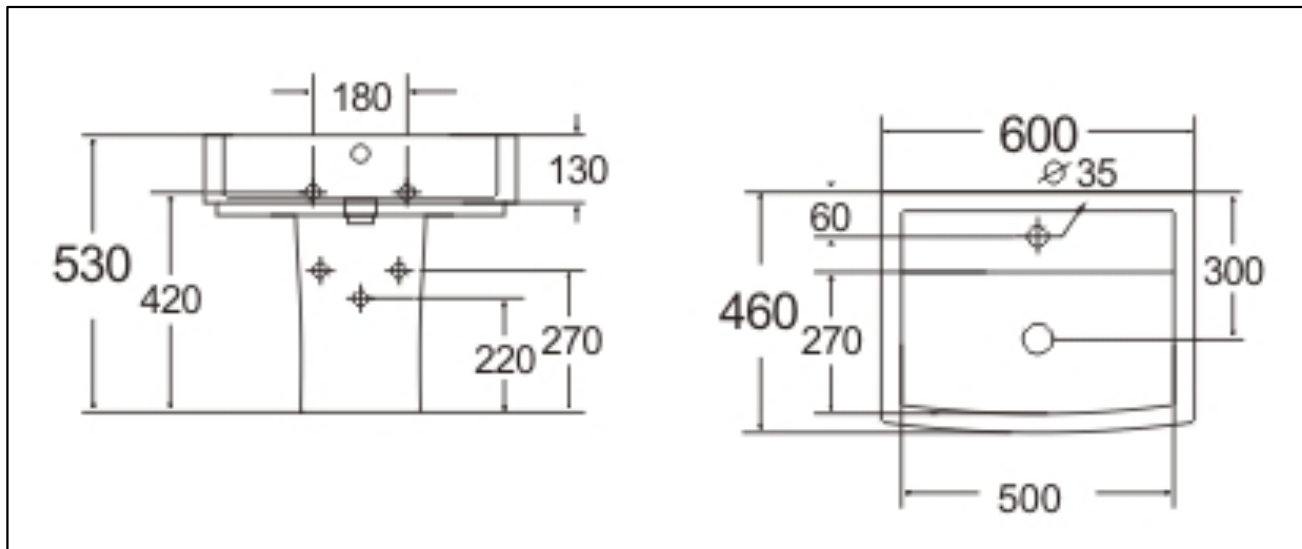

QUARTZ WASH HAND BASIN with HALF PEDESTAL

SPECIFICATION SHEET

QUARTZ WASH HAND BASIN with HALF PEDESTAL

CODE: 1001.2Z.011.0600.1000

QUARTZ Wash Hand Basin, One tap hole CERAMIC

QUARTZ Half Pedestal CERAMIC