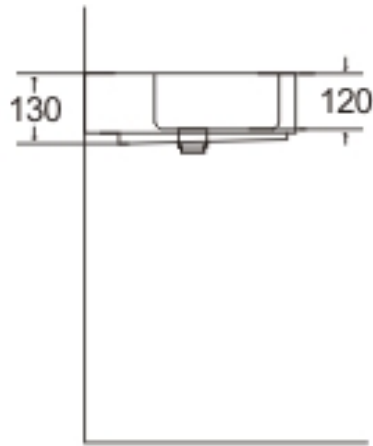

QUARTZ WASH HAND BASIN with HALF PEDESTAL

SPECIFICATION SHEET

QUARTZ WASH HAND BASIN with HALF PEDESTAL

CODE: 1001.2Z.011.0600.1000

QUARTZ Wash Hand Basin, One tap hole CERAMIC

QUARTZ Half Pedestal CERAMIC