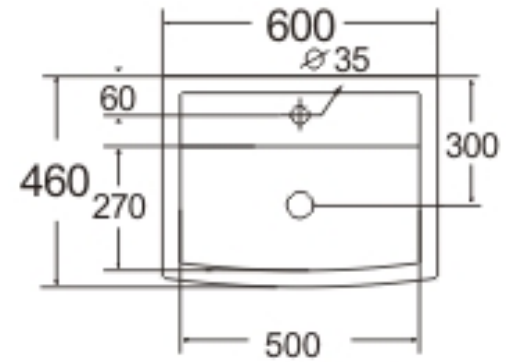

QUARTZ WASH HAND BASIN with HALF PEDESTAL

SPECIFICATION SHEET

QUARTZ WASH HAND BASIN with HALF PEDESTAL

CODE: 1001.2Z.011.0600.1000

QUARTZ Wash Hand Basin, One tap hole CERAMIC

QUARTZ Half Pedestal CERAMIC